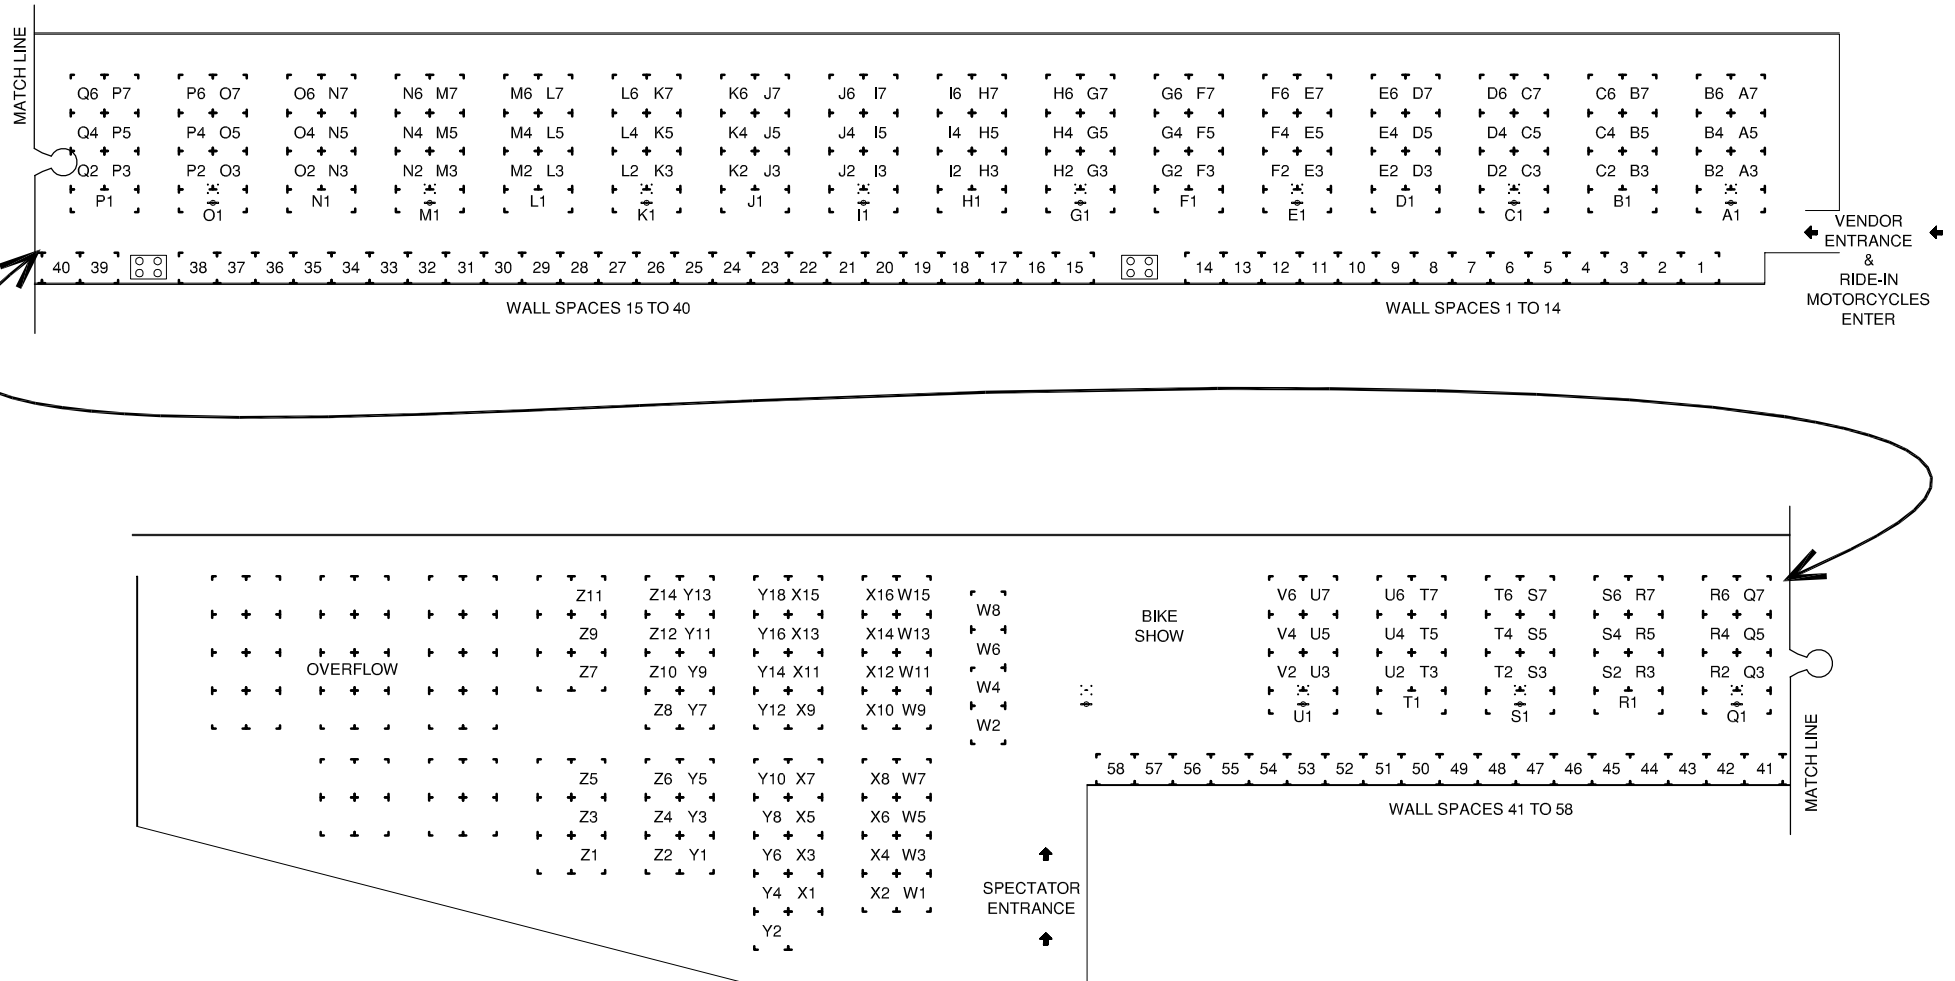

El Camino Vintage Motorcycle Show & Swap Meet

El Camino College - 16007 Crenshaw Blvd, Torrance, CA

Standard Swap Vendor Space Size = 22' wide x 18' deep
 End Cap Space Size = 40' wide x 13' deep

NOT TO SCALE